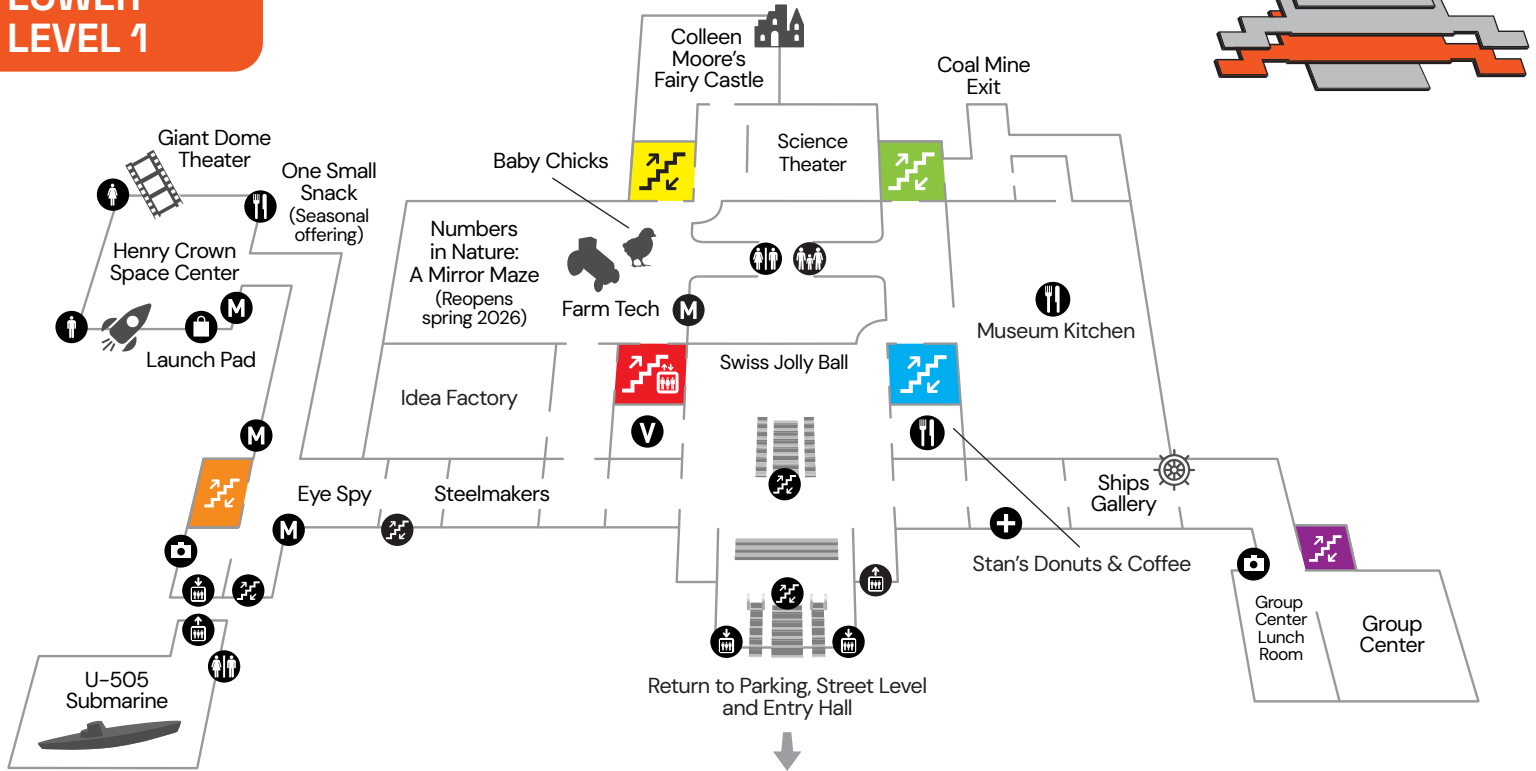

Museum Kitchen • Lower Level 1 • **Stan's Donuts** • Lower Level 1
Vending machines • Lower Level 1 and Entry Hall
Scan the QR code for seasonal offerings.

Scan for
menus and
seasonal dining

Shopping

Museum Store • Entry Hall
Launch Pad • Lower Level 1 – Henry Crown Space Center

Accessibility

Griffin Museum of Science and Industry is committed to providing a quality experience for all guests. Sensory maps, sensory devices and wheelchairs are all available at the Guest Services counter in Entry Hall. Inquire at the Info Desk on Main Level 2, or notify any uniformed Museum staff member for additional assistance.

griffinmsi.org/membership

BALCONY LEVEL 3

MAIN LEVEL 2

LOWER LEVEL 1

ENTRY HALL

LEGEND

- 

Restrooms & All-Gender/
Family Restrooms
- 

Food & Drink
- 

Vending Machines
- 

Retail
- 

First Aid
- 

MOLD -A- RAMA
- 

Photo Booth
- 

Information Desk
- 

Stairway
- 