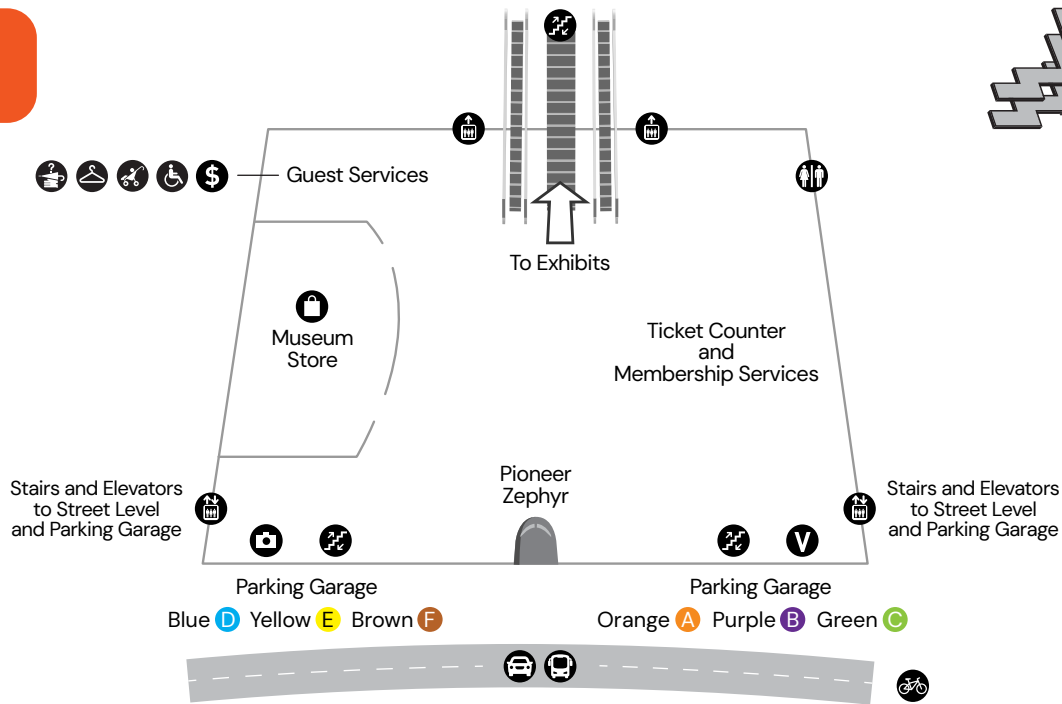

Museum Kitchen • Lower Level 1 • **Stan's Donuts** • Lower Level 1
Vending machines • Lower Level 1 and Entry Hall
Scan the QR code for seasonal offerings.

Scan for
menus and
seasonal dining

Shopping

Museum Store • Entry Hall
Launch Pad • Lower Level 1 – Henry Crown Space Center

Parking

Pay stations are on each garage level and accept credit cards.
Levels C and F accept cash.

Members: Please refer to your membership level for parking discounts.

Coat Check/Rentals/Strollers

For your convenience, the Guest Services counter in the Entry Hall offers coat check, single and double stroller rentals, and complimentary wheelchair rentals. Ask at the counter for prices and details. For safety reasons, pull-style wagons are not permitted in the Museum.

griffinmsi.org/membership

BALCONY LEVEL 3

MAIN LEVEL 2

LOWER LEVEL 1

ENTRY HALL

LEGEND

- 

Restrooms & All-Gender/
Family Restrooms
- 

Food & Drink
- 

Vending Machines
- 

Retail
- 

First Aid
- 

MOLD -A- RAMA
- 

Photo Booth
- 

Information Desk
- 

Stairway
- 