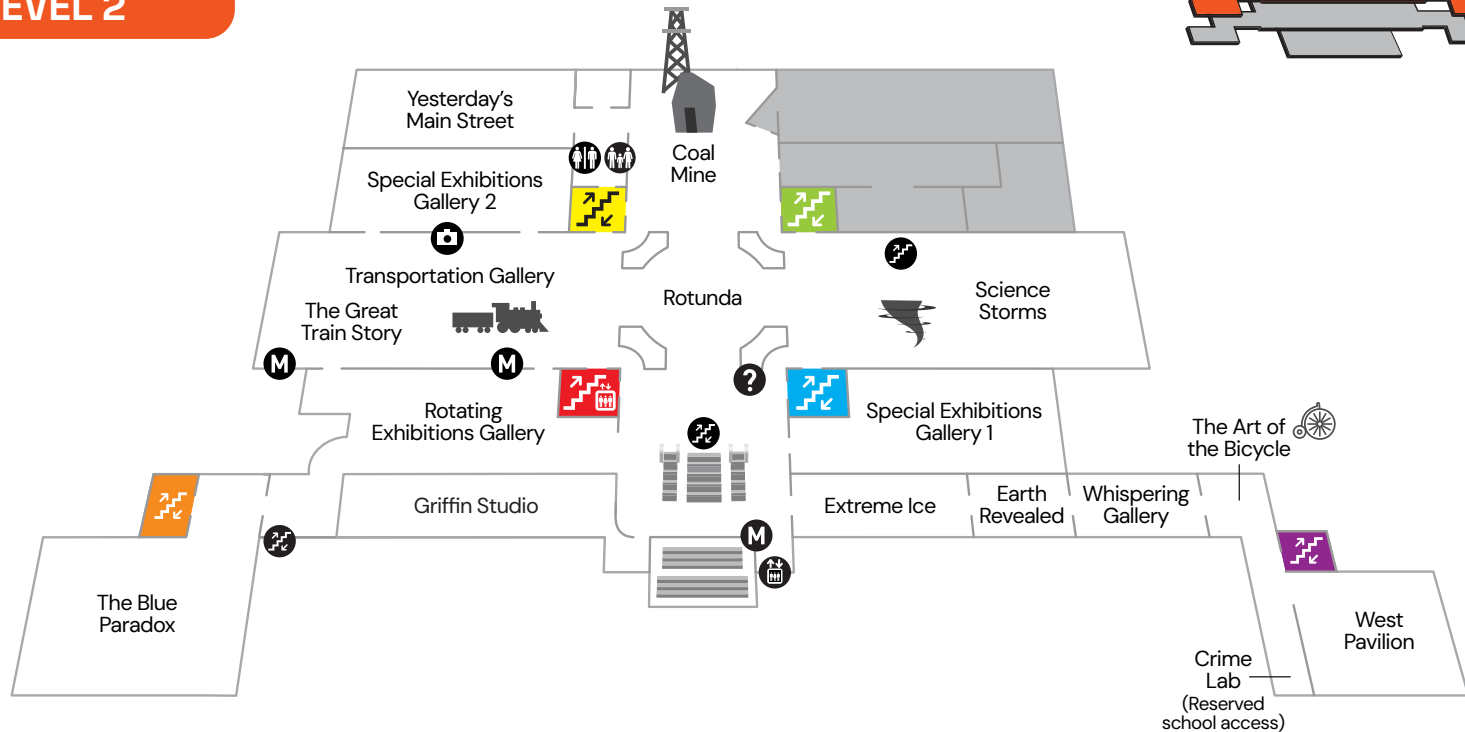

Museum Kitchen • Lower Level 1 • **Stan's Donuts** • Lower Level 1
Vending machines • Lower Level 1 and Entry Hall
Scan the QR code for seasonal offerings.

Scan for
menus and
seasonal dining

Shopping

Museum Store • Entry Hall
Launch Pad • Lower Level 1 – Henry Crown Space Center

Accessibility

Griffin Museum of Science and Industry is committed to providing a quality experience for all guests. Sensory maps, sensory devices and wheelchairs are all available at the Guest Services counter in Entry Hall. Inquire at the Info Desk on Main Level 2, or notify any uniformed Museum staff member for additional assistance.

griffinmsi.org/membership

BALCONY LEVEL 3

MAIN LEVEL 2

LOWER LEVEL 1

ENTRY HALL

LEGEND

- 

Restrooms & All-Gender/
Family Restrooms
- 

Food & Drink
- 

Vending Machines
- 

Retail
- 

First Aid
- 

MOLD -A- RAMA
- 

Photo Booth
- 

Information Desk
- 

Stairway
- 