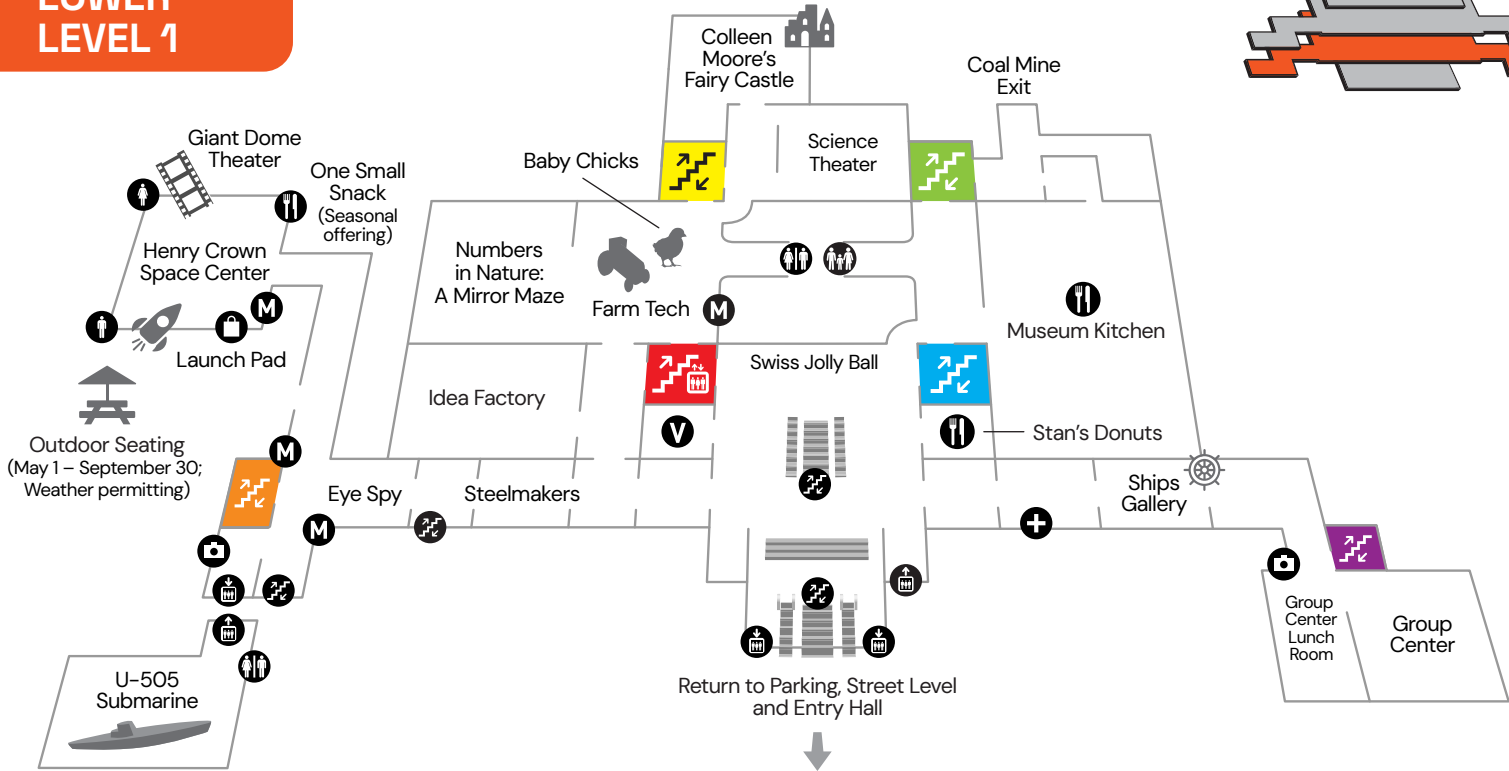

LOWER LEVEL 1