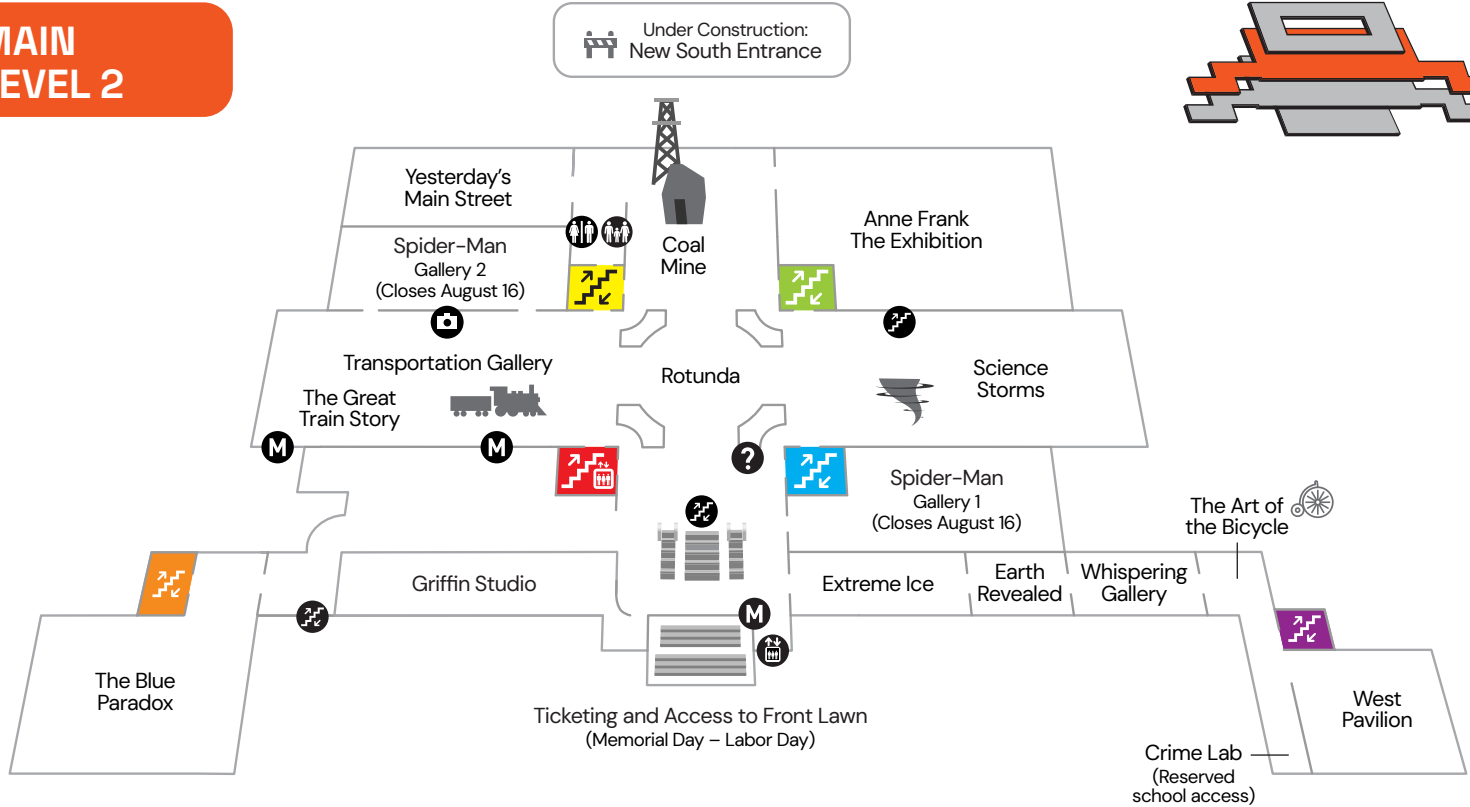

# BECOME A MEMBER TODAY

---

Apply the cost of today's  
Museum entry to your  
membership and visit  
for free all year long!

Stop at the ticketing desk  
to learn more and join today.

[griffinmsi.org/membership](http://griffinmsi.org/membership)

# MAIN LEVEL 2

# LOWER LEVEL 1